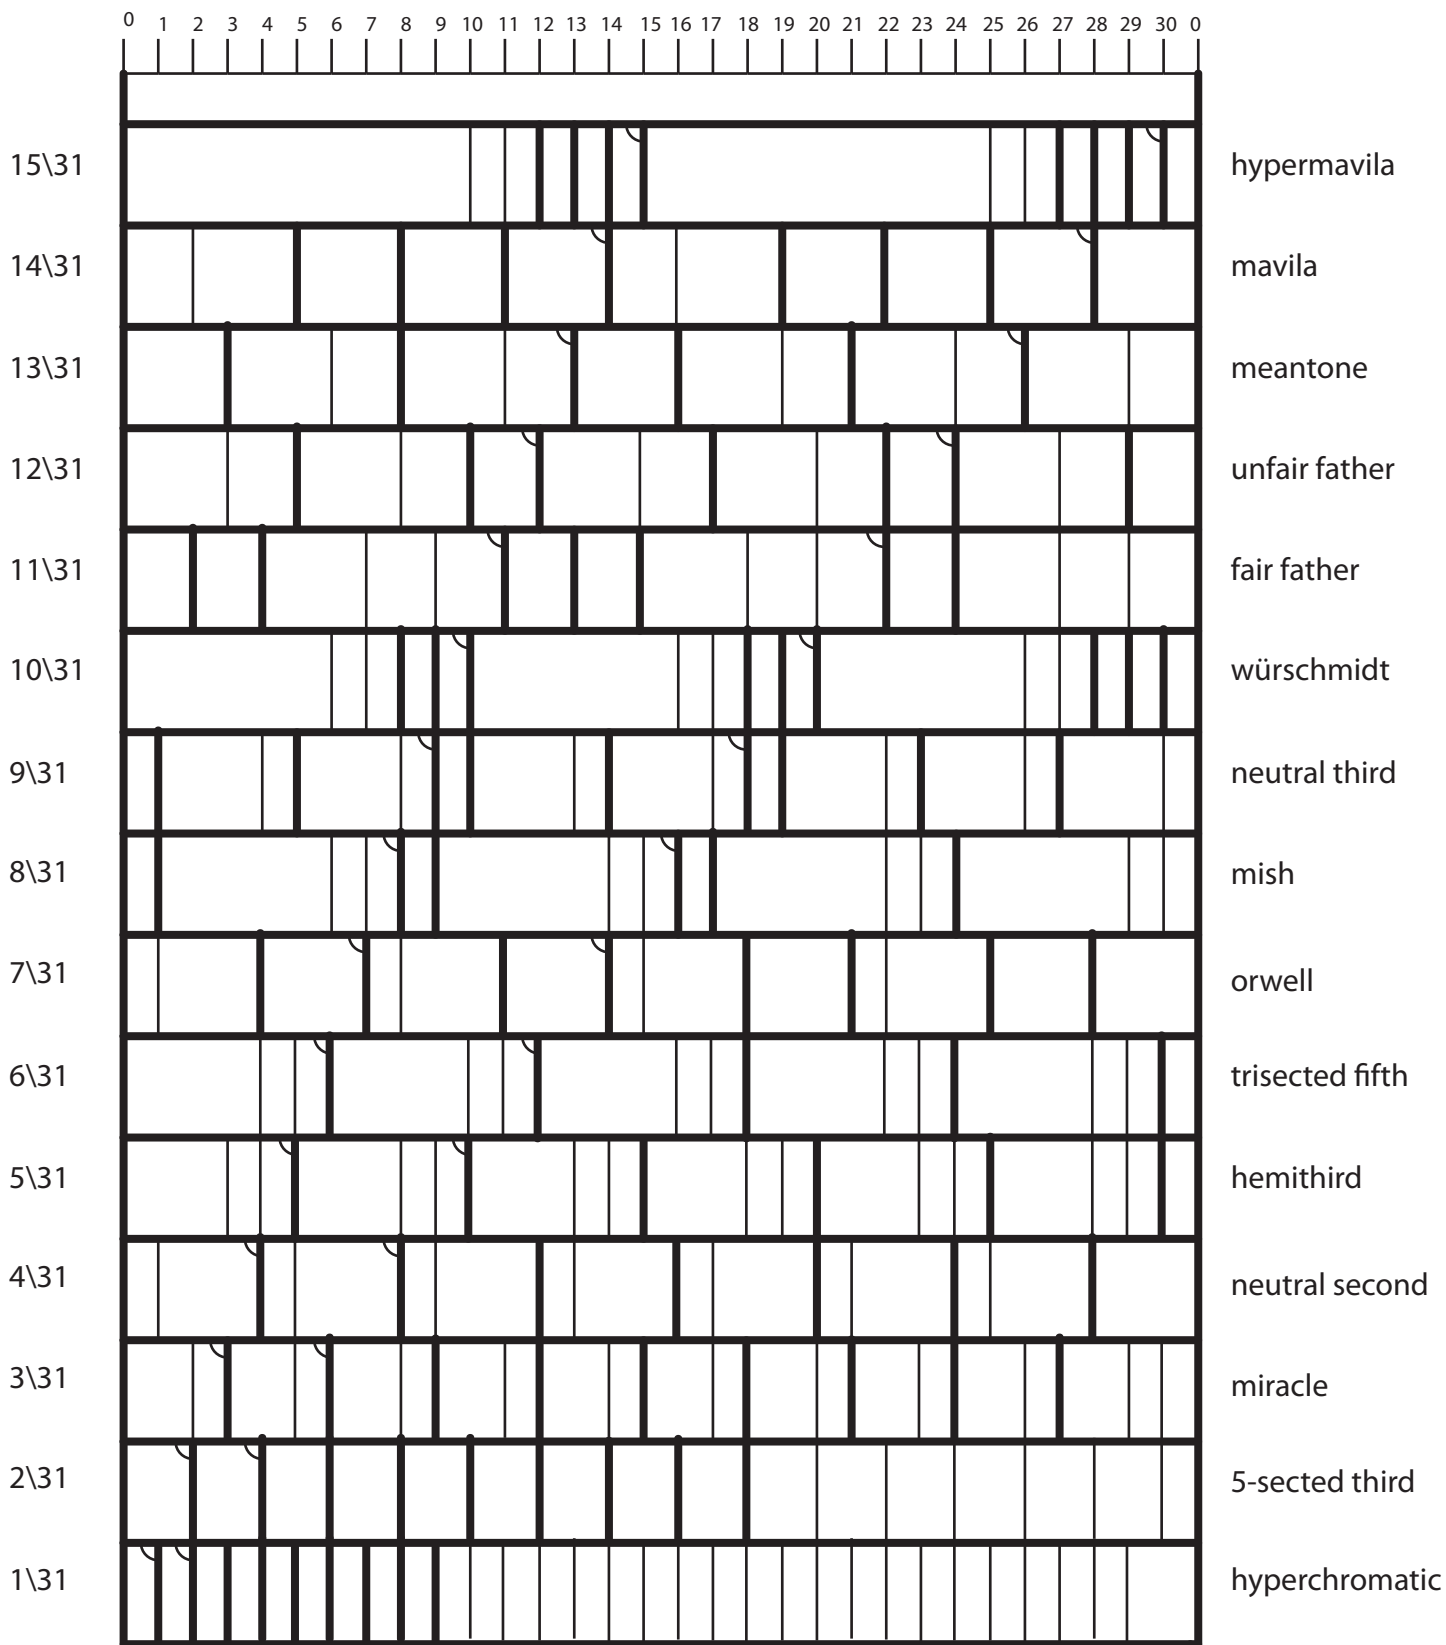

# MOS families of 31edo

Here are the fifteen MOS families of 31edo. Bold lines indicate a moment of symmetry scale with 10 tones or fewer. Lighter lines indicate a moment of symmetry scale with more tones. G & 2G are marked for each scale. Names are tentative. Diagram by Andrew Heathwaite.